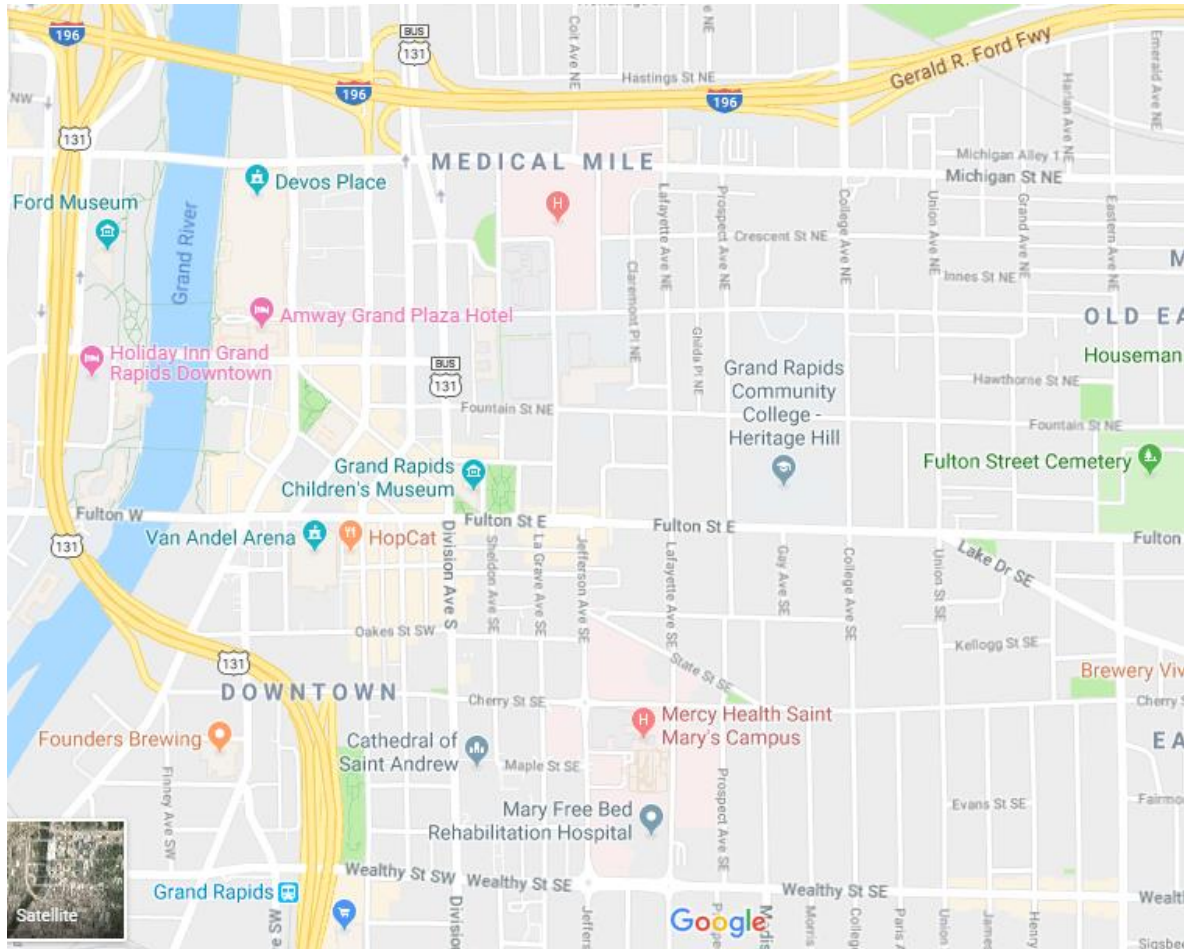

Emergency numbers

911
MFB Security 616.840.8015

Airport, Transportation and Lodging Information

The closest airport (about 20 minutes from the hospital) is the Gerald R. Ford International Airport located at 5500 44th St. SE, Grand Rapids, MI 49512. www.flygrandrapids.org

Cottage Bar - 0.6 mi
18 LaGrave Ave. SE, Grand Rapids 49503
(616) 454-9088 cottagelbar.biz

Founders Brewing Co.- 0.8 mi
235 Grandville Ave. SW, Grand Rapids 49503
(616) 776-1195 foundersbrewing.com

One Trick Pony - 0.7 mi
136 Fulton St. E, Grand Rapids 49503
(616) 235-7669 onetrick.biz

Grand Rapids Brewing Co. - 0.9 mi
1 Ionia Ave. SW, Grand Rapids 49503
(616) 458-7000 grbrewingcompany.com

Green Well Gastro Pub - 1.1 mi
924 Cherry St. SE, Grand Rapids 49506
(616) 808-3566 thegreenwell.com

Rockwell Republic - 0.7mi
45 S Division Ave, Grand Rapids 49503
(616) 551-3563 rockwellsrepublic.com

Driving directions from the East (GRR Airport)

Head east on John J Oostema Blvd SE -10 ft

Make a U-turn -0.6 mi